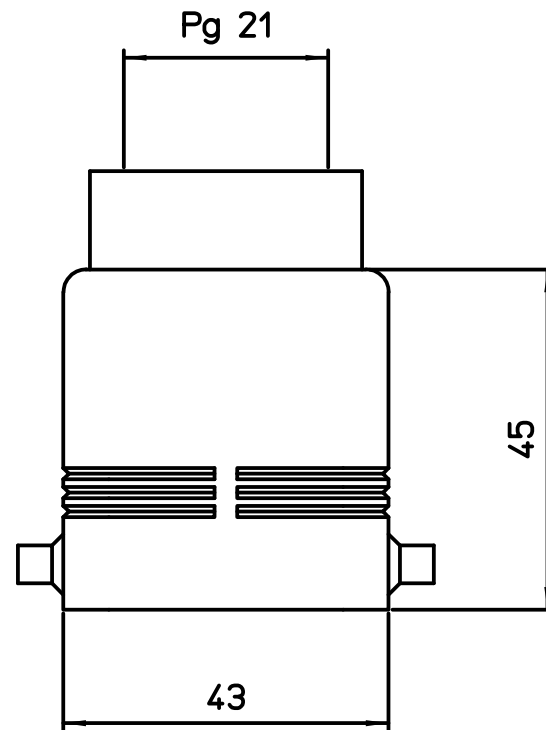

1

2

3

REV.	DATE	SIGNATURE		
Dimensions in mm		Simplified representation with dimensions without tolerance		
Original Size A4		CHVR 16		Scale 1:1
Date 25/01/21		Hood top entry Pg 21 - 180°C		
Sign. S. Diasparra				