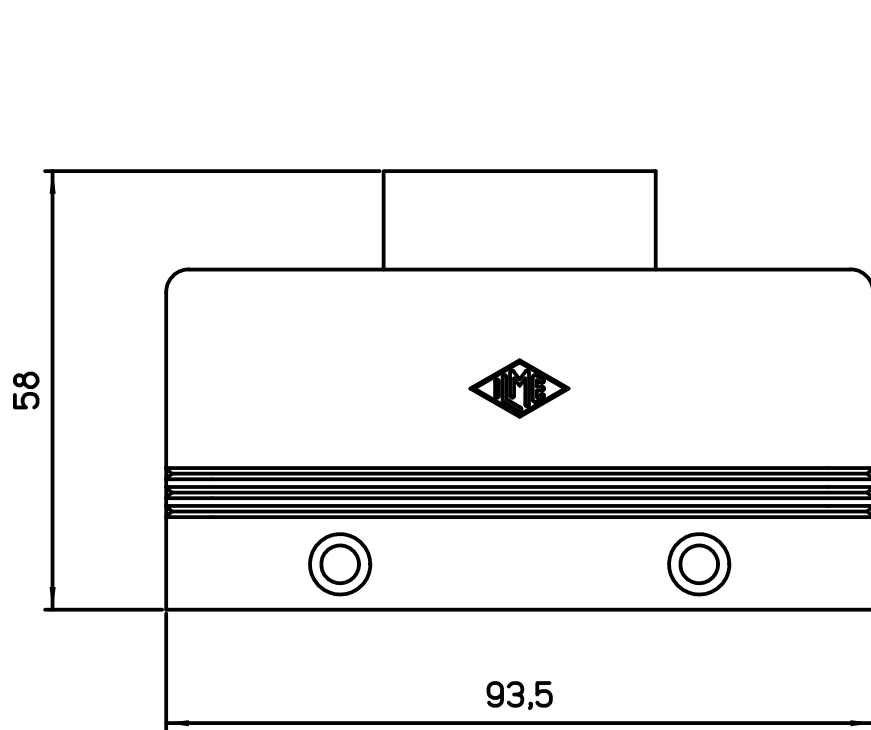

1

2

3

REV.	DATE	SIGNATURE		
Dimensions in mm		Simplified representation with dimensions without tolerance		
Original Size A4		CHVR 16		Scale 1:1
Date 25/01/21		Hood top entry Pg 21 - 180°C		
Sign. S. Diasparra				